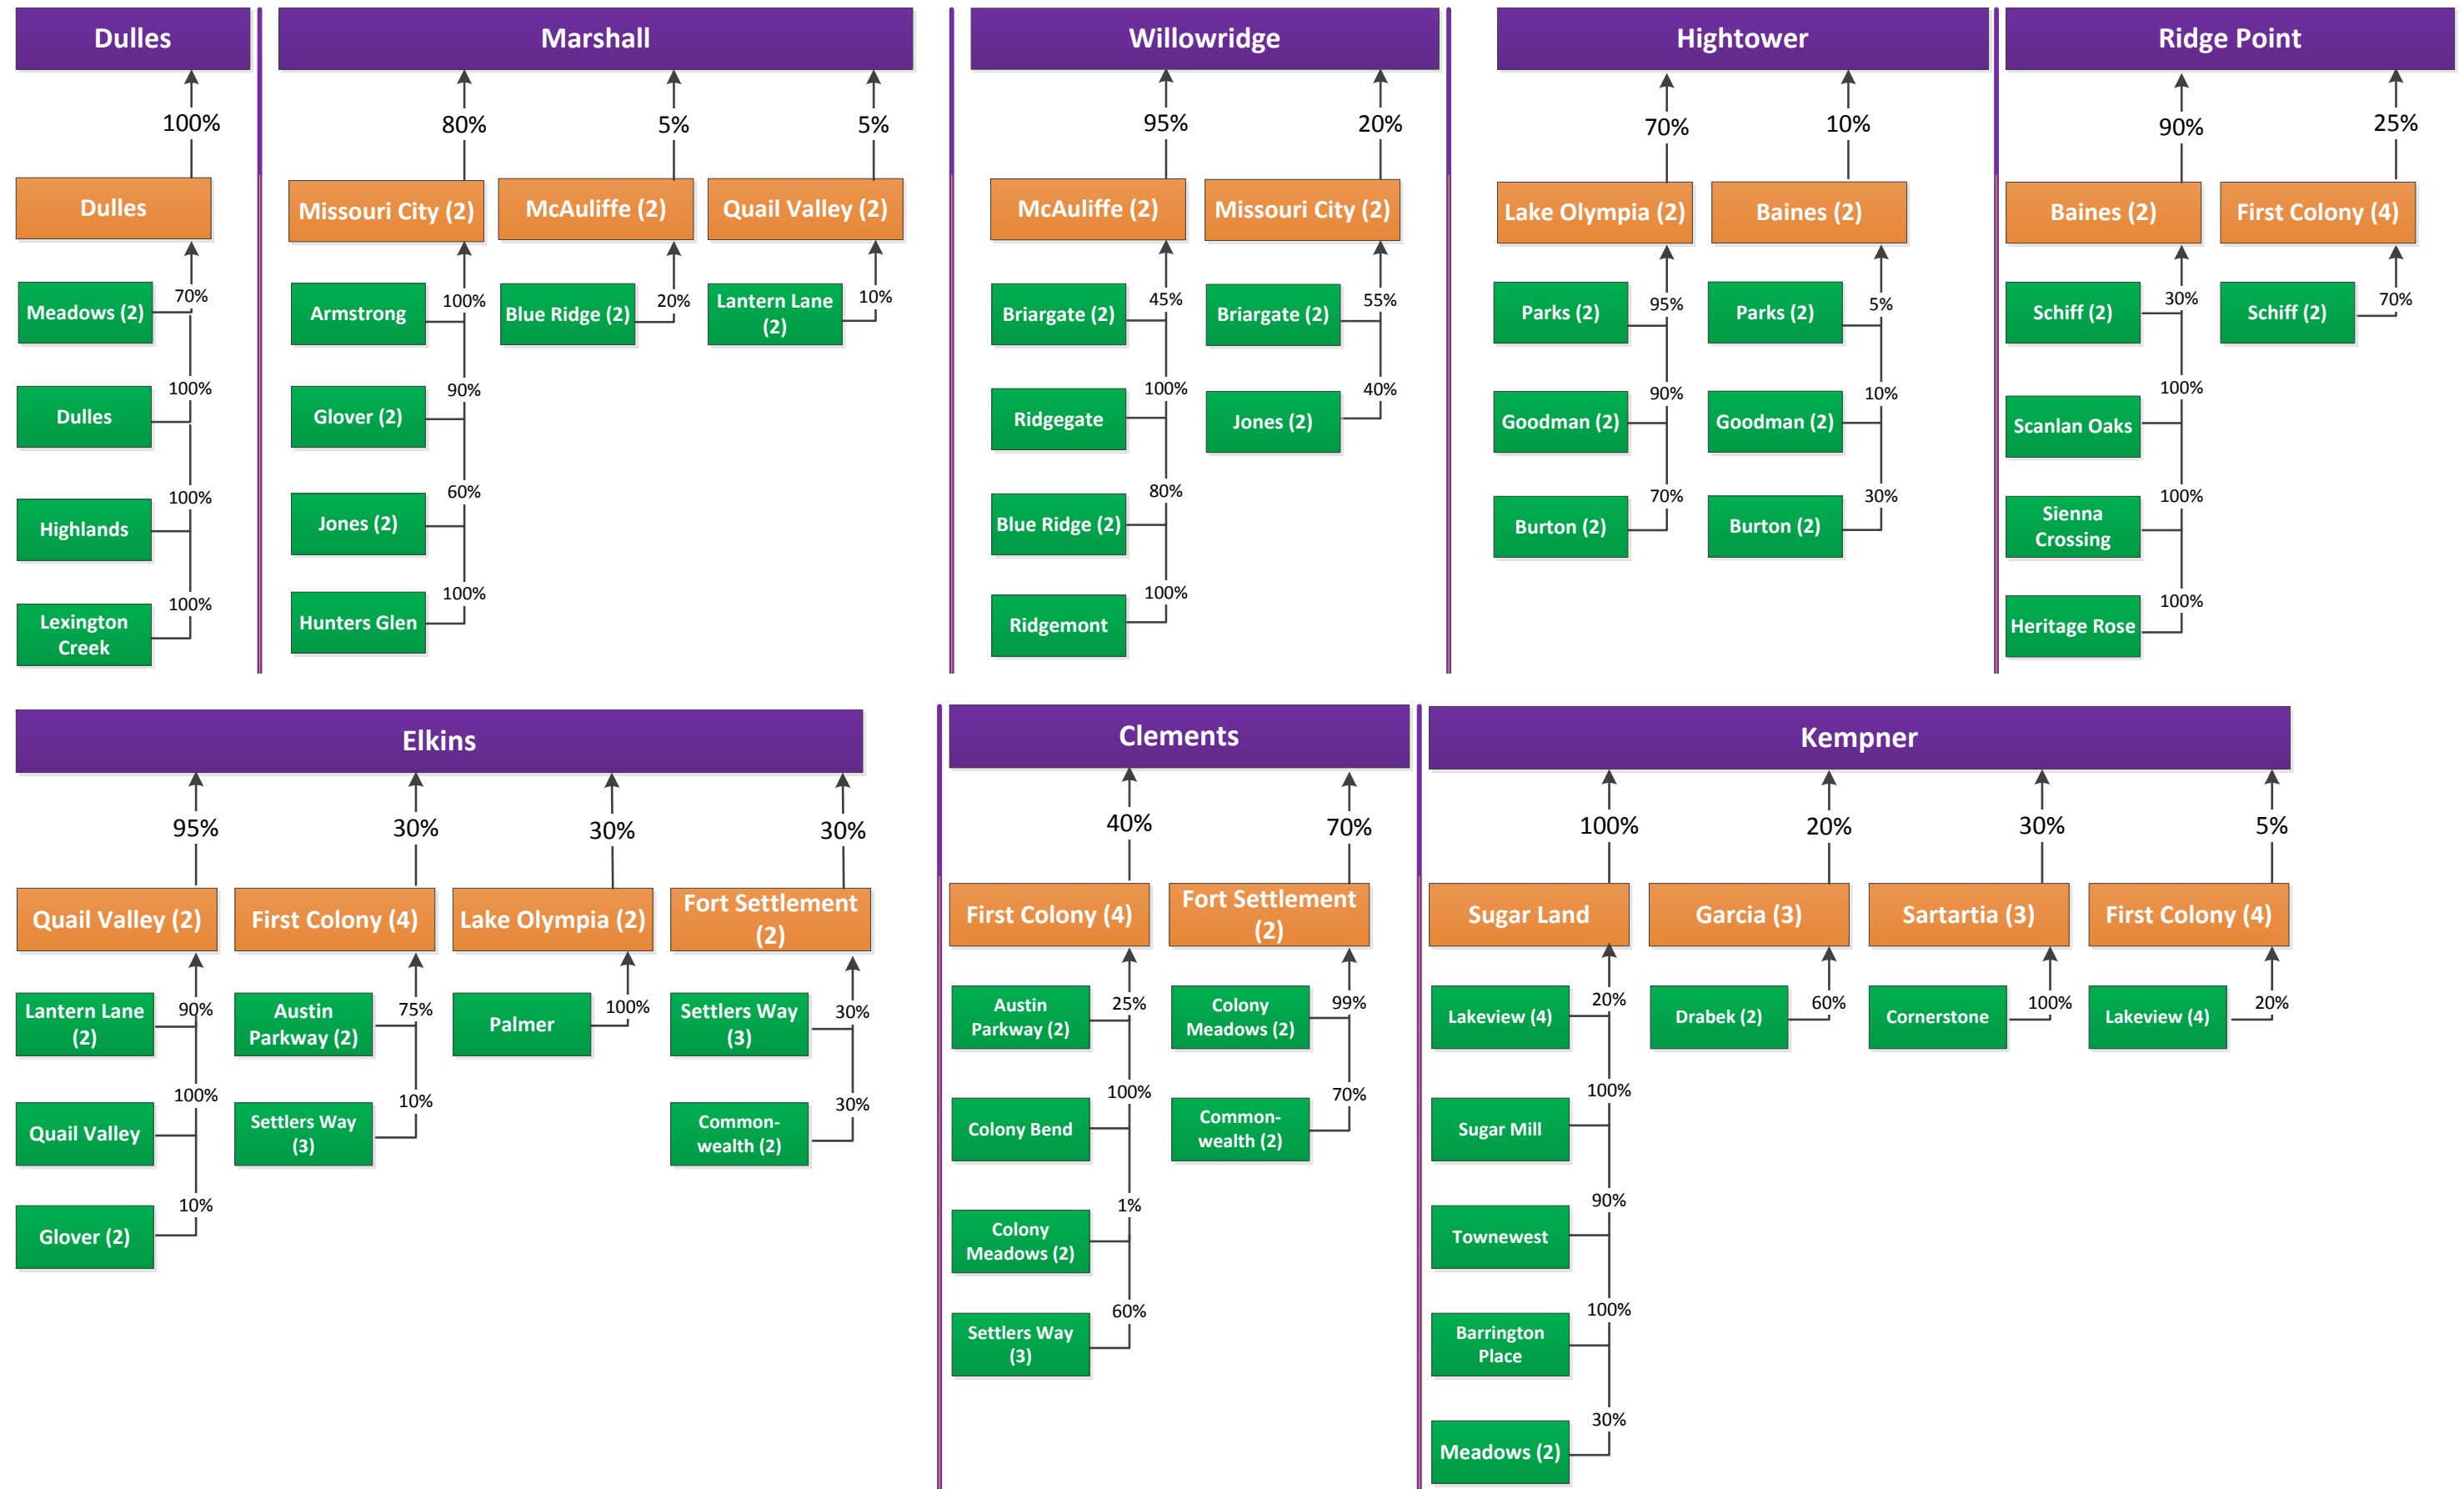

Fort Bend ISD: District-wide Feeder Pattern and Boundary Planning Process: Current Feeder Pattern Structure

Fort Bend ISD: District-wide Feeder Pattern and Boundary Planning Process: Current Feeder Structure (Continued)